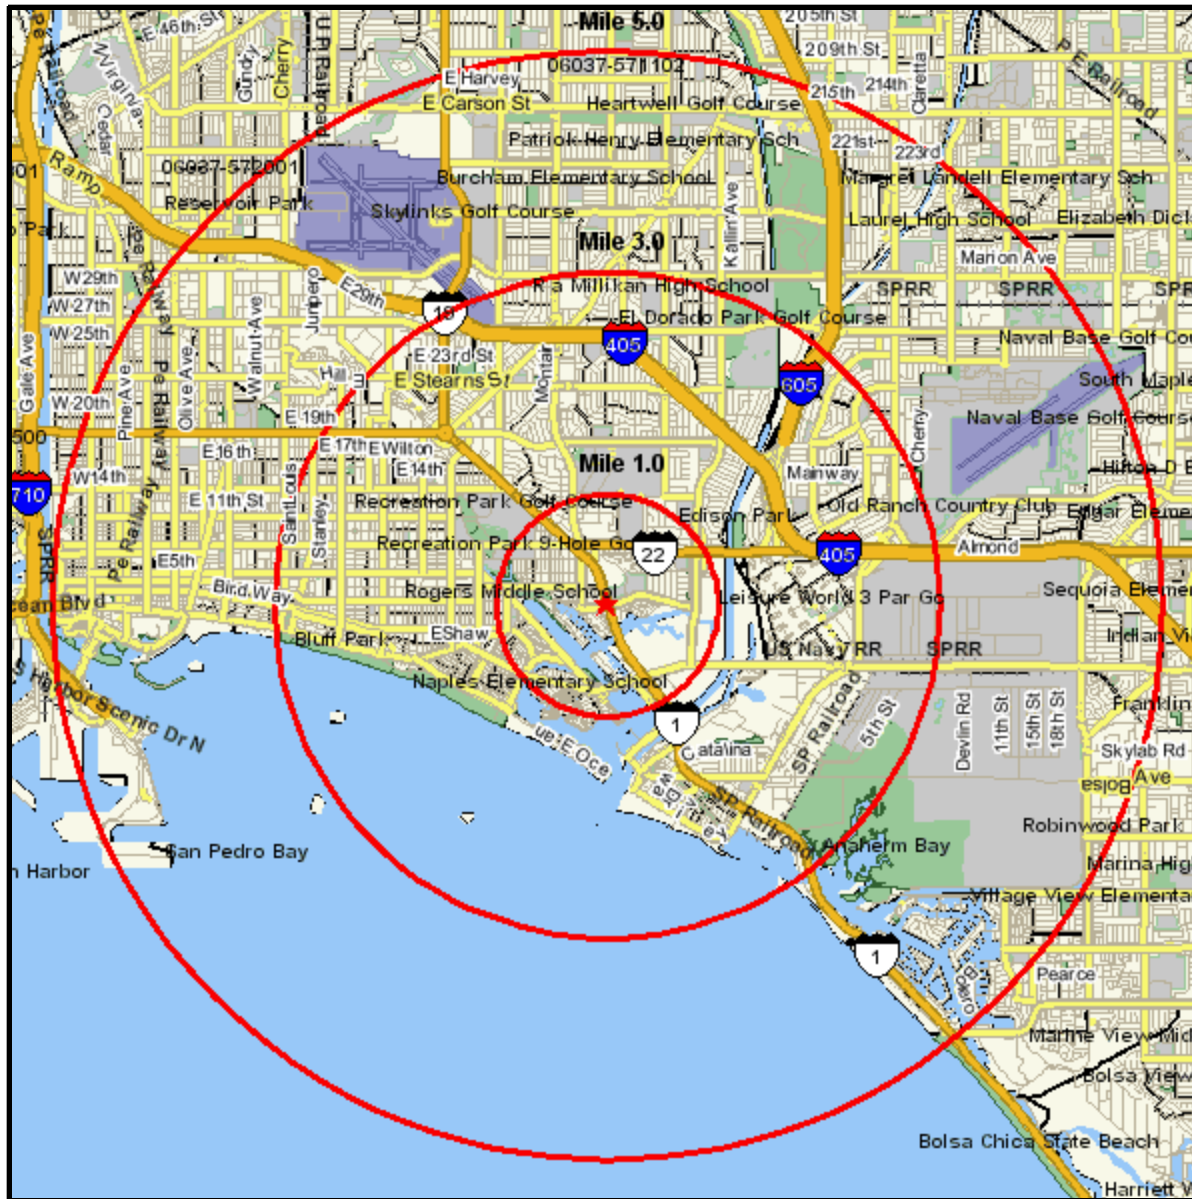

Area Map

E PACIFIC COAST HWY AT LOYNES DR
 LONG BEACH,CA 90801
 Coord: 33.767330, -118.116948
 Radius - See Appendix for Details

Area Map

Appendix: Area Listing

Area Name:

Type: Radius 1

Radius Definition:

E PACIFIC COAST HWY AT LOYNES DR	Center Point:	33.767330	-118.116948
LONG BEACH, CA 90801	Circle/Band:	0.00 -	1.00

Area Name:

Type: Radius 2

Radius Definition:

E PACIFIC COAST HWY AT LOYNES DR	Center Point:	33.767330	-118.116948
LONG BEACH, CA 90801	Circle/Band:	0.00 -	3.00

Area Name:

Type: Radius 3

Radius Definition:

E PACIFIC COAST HWY AT LOYNES DR	Center Point:	33.767330	-118.116948
LONG BEACH, CA 90801	Circle/Band:	0.00 -	5.00